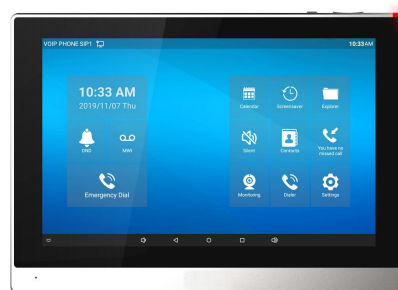

Fanvil i56A SIP Indoor Station

Fanvil i56A is a 10.1 inch indoor station, built-in Bluetooth 5.0 and 2.4G/5G Wi-Fi, integrated with Micro USB and TF interface. Based on Android 9.0 operating system, the interface operation is smooth and intelligent. It is mainly used in residential area, villa, office buildings and other places for receiving calling and communicating through the door phone and open the door remotely. It can provide reliable security assurance and the easy access control service for the users, creating a safe and comfortable living environment.

Highlights

- Stylish and simple, can be matched with different decoration styles.
- 10.1 inch capacitive touch screen, sensitive touch.
- HD voice speech quality with built-in 1W dual speaker and Acoustic Echo Canceller (AEC).
- Built-in Bluetooth (BT 4.2) and Wi-Fi (2.4GHz and 5GHz).
- Support ONVIF protocol.
- Monitor over the video door phone and the image of authorized cameras.
- Rich interfaces to meet different application scenarios.
- Support online management and upgrade.
- Compatible with major platforms: Asterisk, Broadsoft, 3CX, Metaswitch, Elastix, Avaya etc.

Generic

- 6 SIP Lines
- HD Voice
- PoE
- External Power Supply(Optional)

Display

- 1 x LCD: 10.1-inch 1280x800 Color Touch Screen

Audio

- Wideband ADC/DAC 16KHz sampling
- Narrowband Codec: G.711a/u, G.729AB, iLBC
- Wideband Codec: G.722, opus
- Acoustic Echo Canceller (AEC)
- Voice Activity Detection (VAD) / Comfort Noise Generation (CNG) / Background Noise Estimation (BNE)
- Packet Loss Concealment (PLC)
- Dynamic Adaptive jitter Buffer up to 300ms
- DTMF: In-band, Out of Band DTMF (RFC2833) / SIP INFO