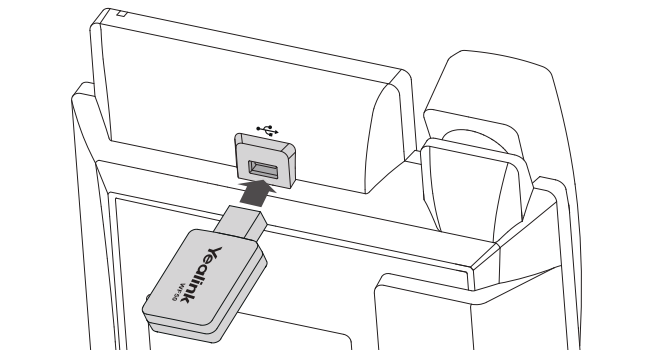

Specifications

- > Network Standard: IEEE 802.11 a/n/ac, IEEE 802.11 b/g/n
- > Transmission Rate:
  - 5GHz:
    - 11ac: Up to 433Mbps(dynamic)
    - 11n: Up to 150Mbps(dynamic)
    - 11a: Up to 54Mbps(dynamic)
  - 2.4GHz:
    - 11n: Up to 150Mbps(dynamic)
    - 11g: Up to 54Mbps(dynamic)
    - 11b: Up to 11Mbps(dynamic)
- > Frequency Range: 2.4GHz/5GHz
- > OS Support: Linux, Android
- > Antenna Type: Integrated
- > Security: WEP,WPA/WPA2,WPA-PSK/WPA2-PSK,WPA2-Enterprise
- > Interface: USB 2.0
- > Operating Voltage: 5.0 V DC $\pm$ 5%
- > Operating Voltage: 5.0 V DC $\pm$ 5%
- > Dimensions (L*W*H): 52mm*27mm*8mm