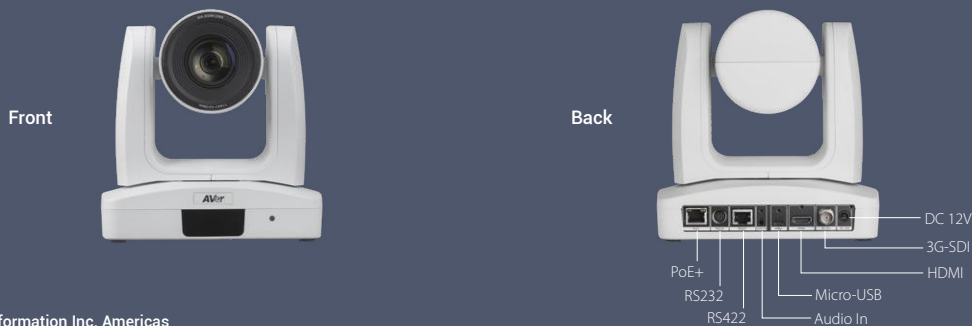

Hardware Specifications

AVer Information Inc. Americas
668 Mission Court, Fremont, CA 94539
Toll free 1.877.528.7824 T 408.263.3828 F 408.263.8132

©2022 AVer Information Inc. All rights reserved.
All brands and logos are trademarks of their respective companies. Specifications subject to change without notice.

pro.averusa.com