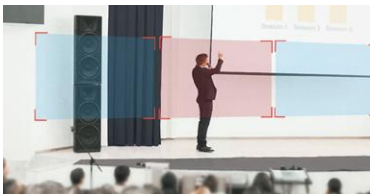

## Seamless Content Capture with SmartShoot

- Optimize your camera controls for automatic content capturing between preset areas
- Create a multi-camera feel across all your preset zones
- Save time and effort with a variety of shooting ranges

## One-Touch Face Targeting with SmartFrame

- Instantly adjusts your FOV to fit everyone on-screen at stunning speed
- Start recording presentations, lectures, and more with no hassle
- Easily capture multiple people with one camera