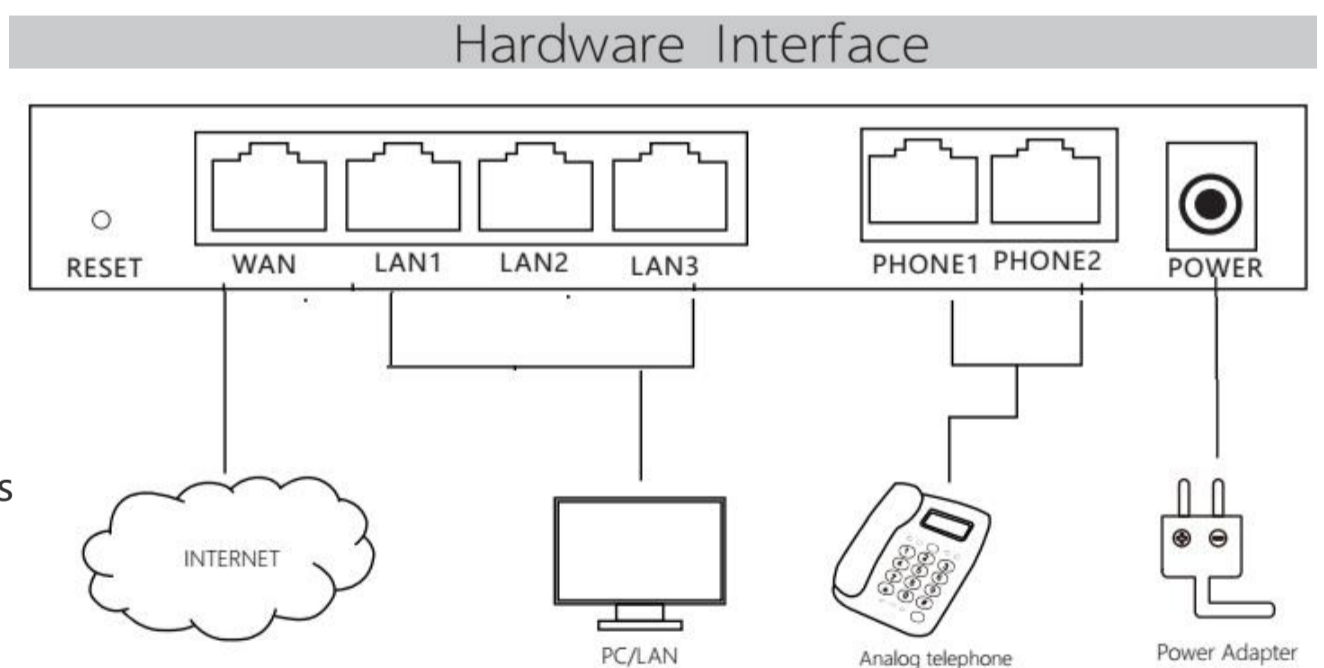

Wireless AP Router with VoIP FWR7102

Feature Keys

- 4G-LTE
- 2.4GHz 300Mbps WiFi
- 10/100Mbps Ethernet
- Rich QoS capability in wired and wireless

Overview

The Flyingvoice powerful VoIP Wireless Router FWR7102, FWR7102 includes extended functions which support 4G card, and 2 FXS ports. This design not only provide users with a conventional VoIP and routing capabilities, but also allow users to enjoy 4G wireless network anytime. Users can also take FWR7102 as a FTP server, to share LAN files, pictures and other resources. Meanwhile, 2 FXS ports can be well adapted to small and micro enterprises, 1FXS for telephone, 1FXS for Fax, no need to add additional equipment.

FWR7102 VoIP wireless router is ideally suited for small and medium enterprises (SMB) to build wireless office.

It is a kind of advanced VoIP wireless router, can not only provides the high quality of voice communications and wired Internet sharing capabilities but also offers Access Point (AP) function for daily wireless communication. With advanced router, FWR7102 is able to make calls via SIP proxy voice communications, plus the IP sharing, and the QoS mechanism.