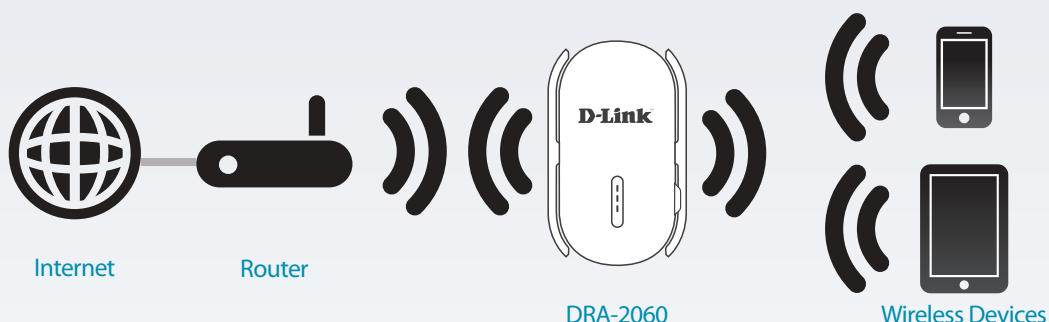

Extend Your Wireless Network using Wi-Fi