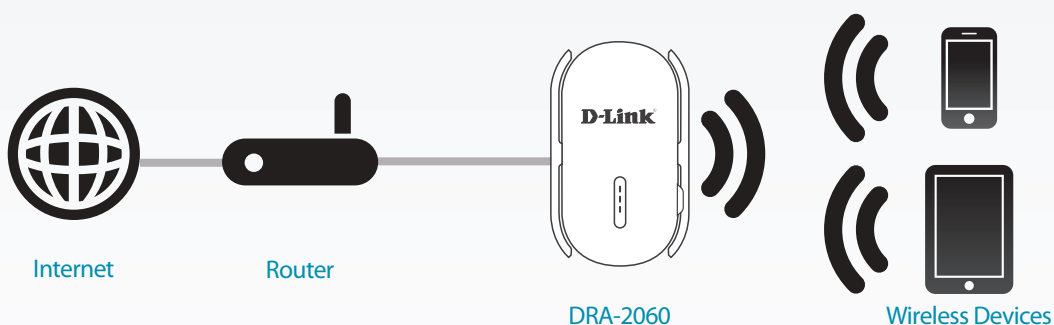

Extend Your Wireless Network using Ethernet

Technical Specifications

General

Device Interfaces	• 802.11ac/n/g/b/a Wireless LAN • 10/100/1000 Gigabit Ethernet Port	• Reset Button • WPS Button
LEDs	• Status/WPS	• 3 Segment Wi-Fi Signal Strength Indicator
Standards	• IEEE 802.11ac • IEEE 802.11n • IEEE 802.11g • IEEE 802.11b	• IEEE 802.11a • IEEE 802.3u • IEEE 802.3ab
Antennas	• Two external antennas	
Data Signal Rate	• 2.4 GHz • Up to 300 Mbps¹	• 5 GHz • Up to 1733 Mbps¹
Plug Type	• Region dependent	

Functionality

Wireless Security	• Wi-Fi Protected Access (WPA/WPA2)	• WPS (PBC)
Advanced Features	• Supports D-Link Wi-Fi Mesh	
Device Management	• Supports D-Link Wi-Fi mobile app for compatible iOS and Android mobile devices	• Web UI • Firmware Over the Air update (FOTA)

Physical

Dimensions	• 140.0 x 85.4 x 48.6 mm (5.51 x 3.36 x 1.91 in)